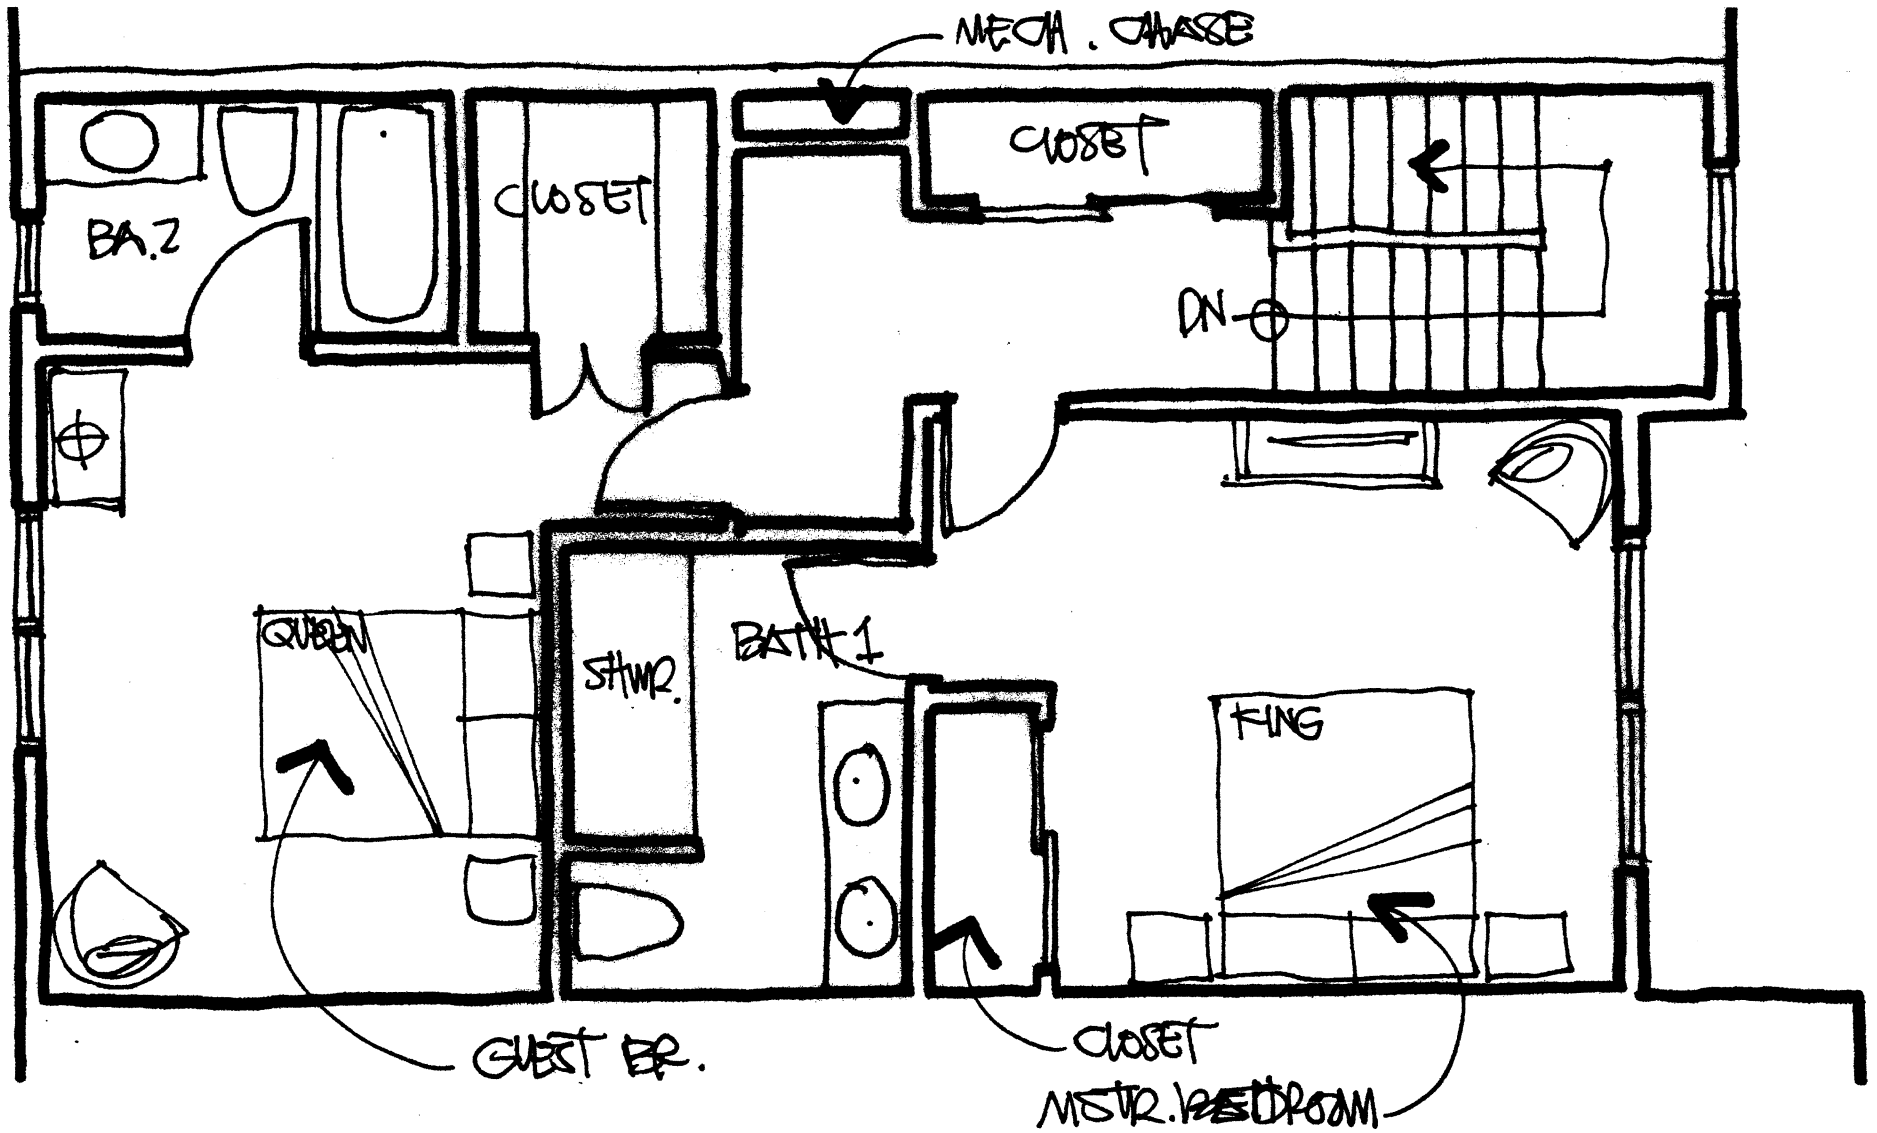

B3. GARAGE LEVEL

MTN. SAGE
1/4" = 1'-0" 10.08.13
LANTHA HOGG DESIGNS

BB. MAIN LEVEL PLAN

MTN. SAGE
 1/4" = 1'-0" 10.08.13
 LANTHA HOGG DESIGNS

B3. UPPER LEVEL

MTN. SAGE
 1/4" = 1'-0" 10.09.13
 LANTHA HOES DESIGNS