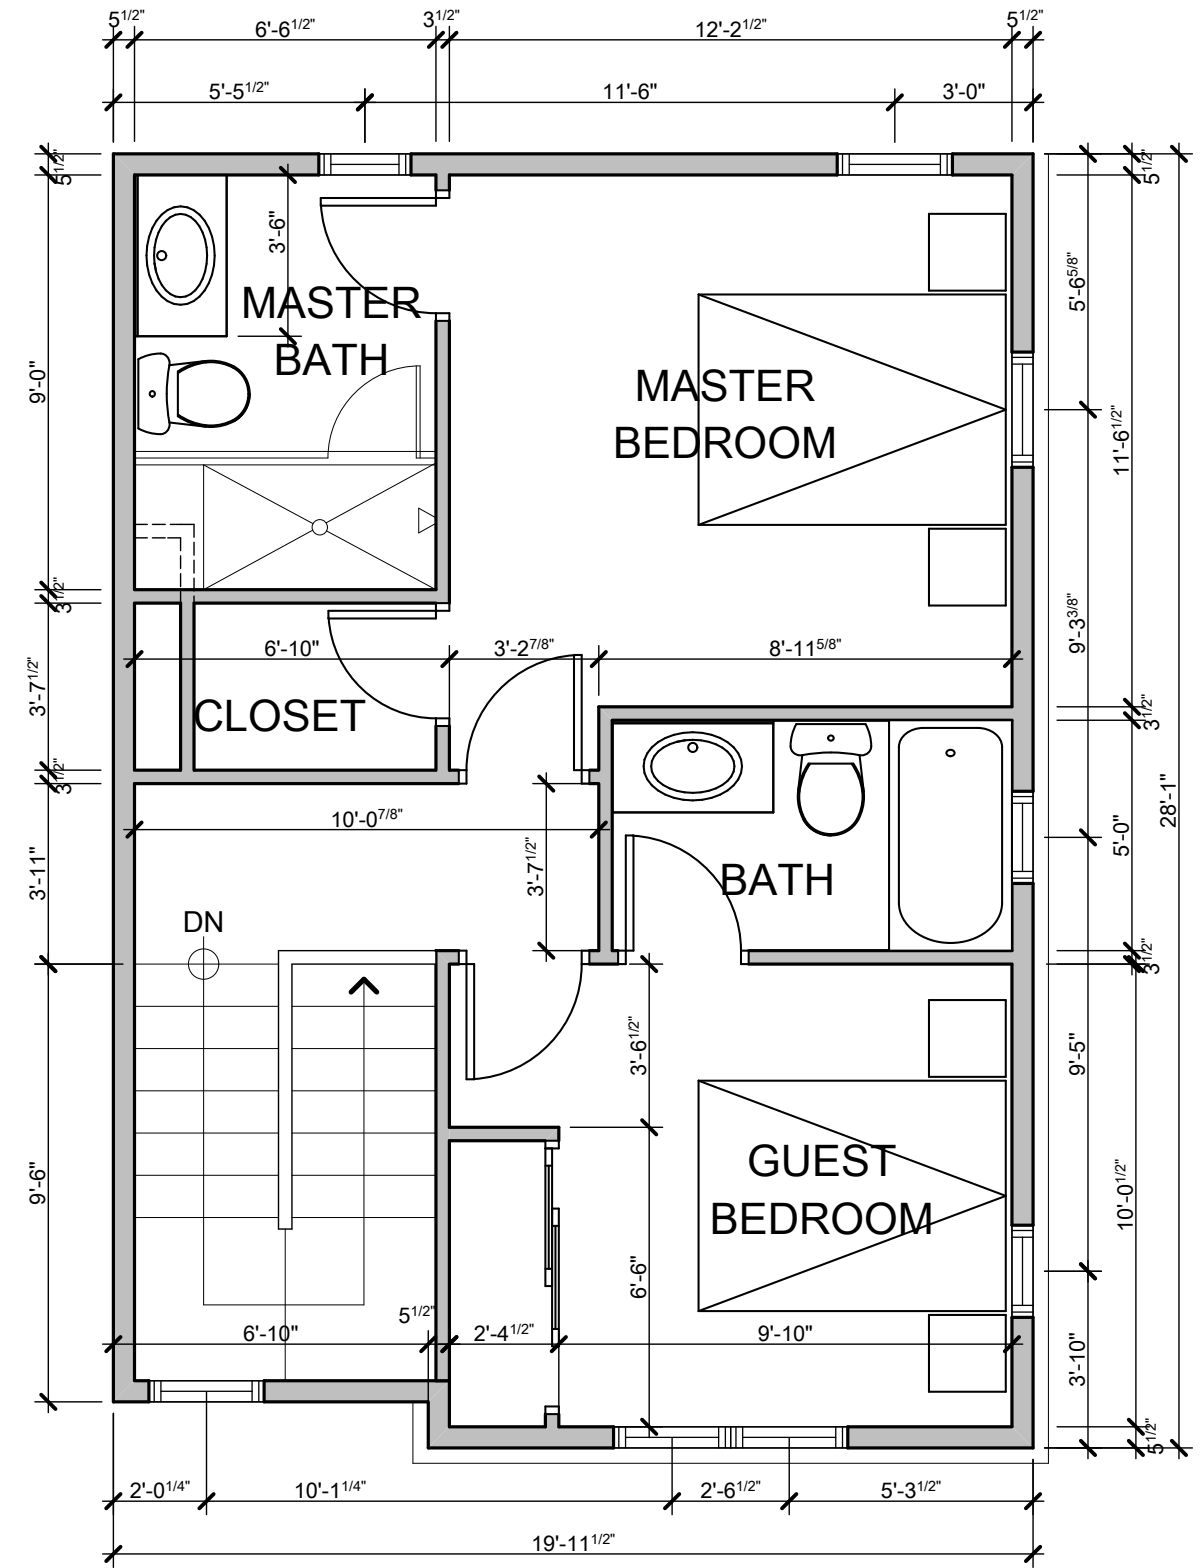

E1 Upper Plan

Scale : 1/4" = 1'-0"

E4 Upper Plan

Scale : 1/4" = 1'-0"

Lanthia Hogg Designs

11-27-13